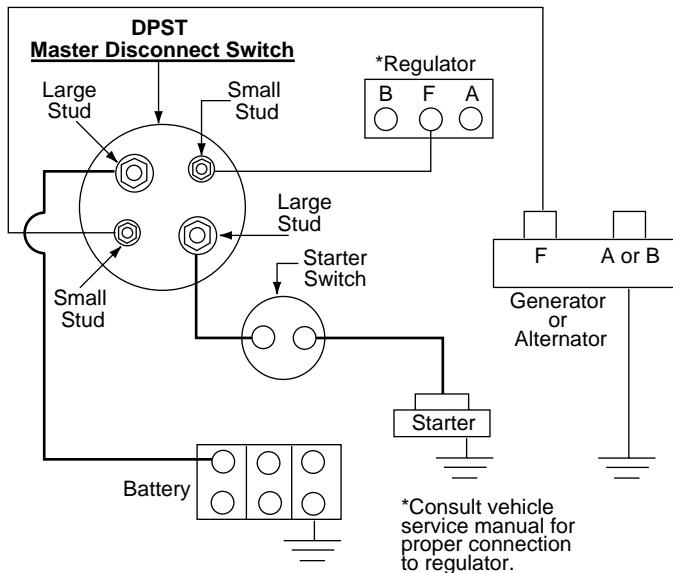

## Wiring Information - D.P.S.T. Master Disconnect Switch

Disconnects battery circuit and alternator or generator field circuit.

**Cole Hersee Co.**

20 Old Colony Avenue, Boston, MA 02127-2467

Tel: (617) 268-2100 • FAX: (617) 268-9490