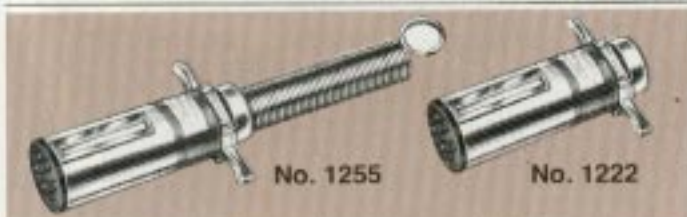

NEW

Cole Hersee Co.

SUPER 7

seven conductor cable assemblies for tractor to trailer electrical connections

The unique design of Super 7 Cable Assemblies provides complete flexibility with a superior coil memory to prevent sagging. Small diameter coils eliminate tangling with other lines. No stiffening or cracking in extreme cold (-70°F) temperatures. The specially formulated armor-tough insulation provides longer life, exceptional resistance against damage from cutting and abrasive agents and repels oil, gas, chemicals and ozone.

Conductors are 100% pure electrical copper for maximum conductivity with wire ends tinned to provide solid connections. Insulation is color coded for standard circuit identification.

Super 7 cable has one #10 gauge wire, six #12 gauge wires and it is one third lighter in weight than neoprene or rubber covered cables.

Super 7 Cable Assemblies and Super 7 Trailer Connectors are manufactured to Cole Hersee Company's highest standards for quality, safety, dependability and in accordance with applicable S.A.E., A.T.A., T.T.M.A., and R.C.C.C., specifications.

ORDERING GUIDE

seven conductor cable assemblies for tractor to trailer electrical connections

seven pole plugs for Super 7 Cable Assemblies

The King of all die cast connectors. Features Cole Hersee's exclusive "Spring-Grip" electrical contacts.