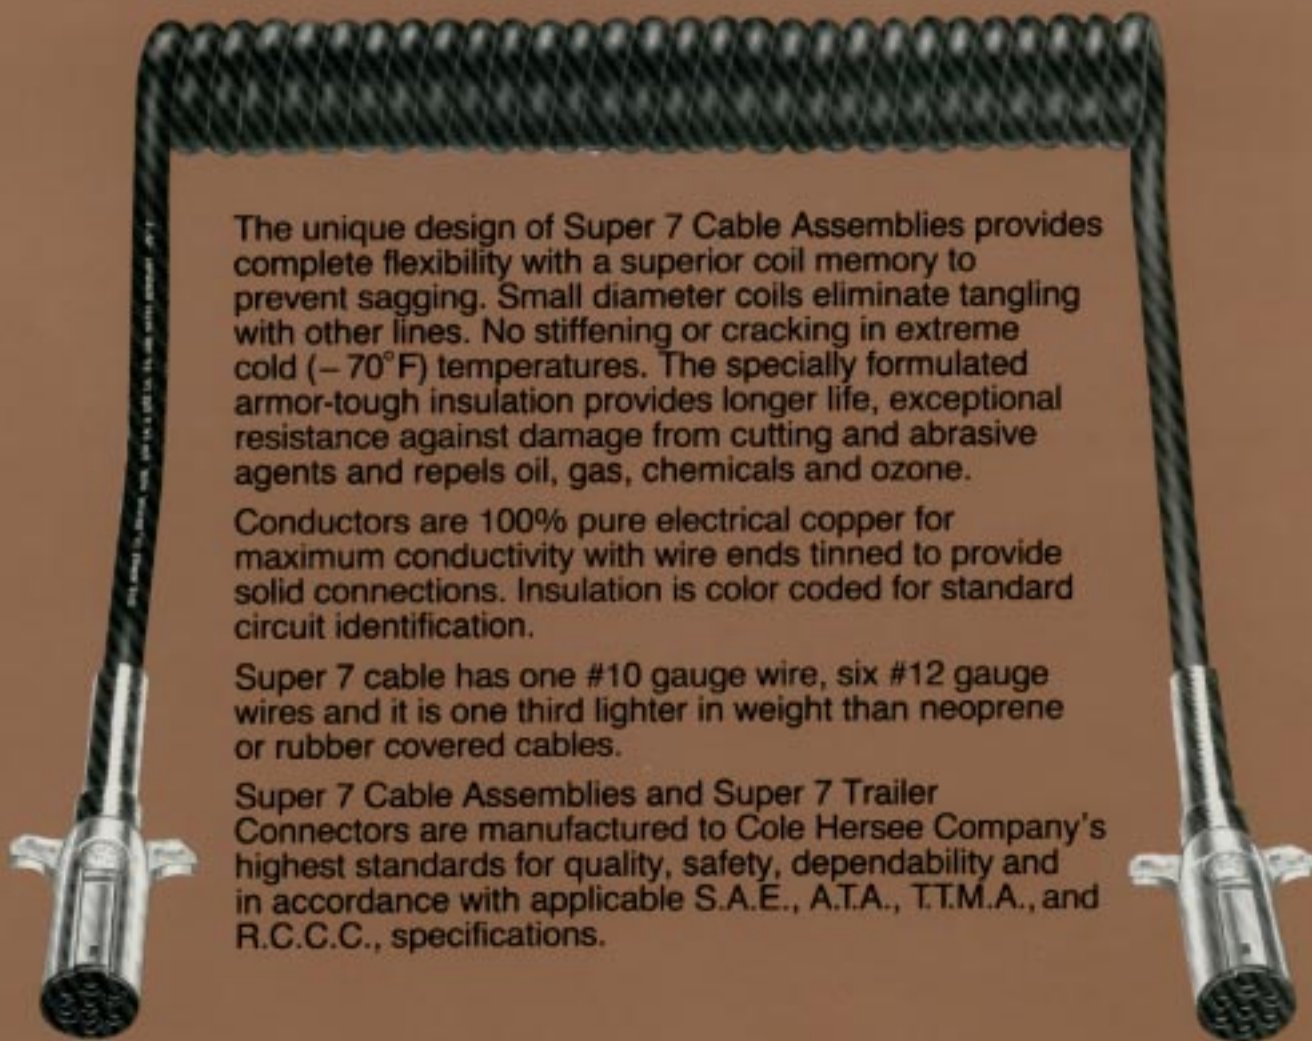

NEW

Cole Hersee Co.

SUPER 7

seven conductor cable assemblies for tractor to trailer electrical connections

The unique design of Super 7 Cable Assemblies provides complete flexibility with a superior coil memory to prevent sagging. Small diameter coils eliminate tangling with other lines. No stiffening or cracking in extreme cold (-70°F) temperatures. The specially formulated armor-tough insulation provides longer life, exceptional resistance against damage from cutting and abrasive agents and repels oil, gas, chemicals and ozone.

Conductors are 100% pure electrical copper for maximum conductivity with wire ends tinned to provide solid connections. Insulation is color coded for standard circuit identification.

Super 7 cable has one #10 gauge wire, six #12 gauge wires and it is one third lighter in weight than neoprene or rubber covered cables.

Super 7 Cable Assemblies and Super 7 Trailer Connectors are manufactured to Cole Hersee Company's highest standards for quality, safety, dependability and in accordance with applicable S.A.E., A.T.A., T.T.M.A., and R.C.C.C., specifications.

ORDERING GUIDE

seven conductor cable assemblies for tractor to trailer electrical connections

seven pole plugs for Super 7 Cable Assemblies

The King of all die cast connectors. Features Cole Hersee's exclusive "Spring-Grip" electrical contacts.